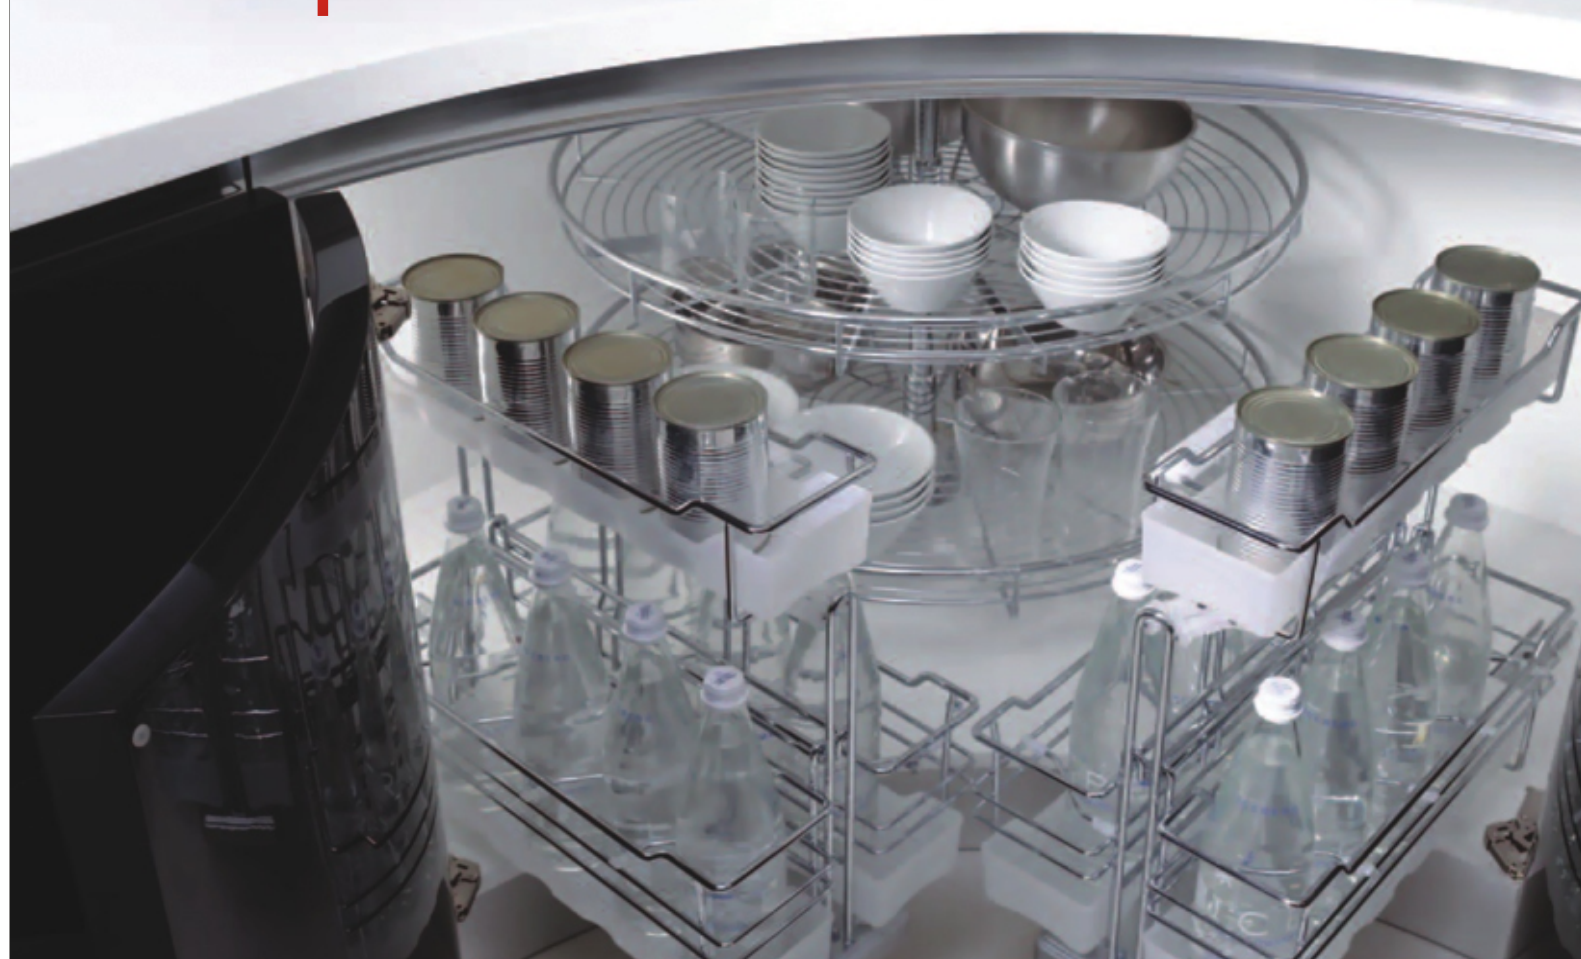

Uddiptah

Model no: 525
Model type: C Shape kitchen
Panel options: MDF, Wood, WPC, Plywood
Surface options: HPL, Paint, Coat, UV, Glass, Acrylic, Solid Surface, Membrane